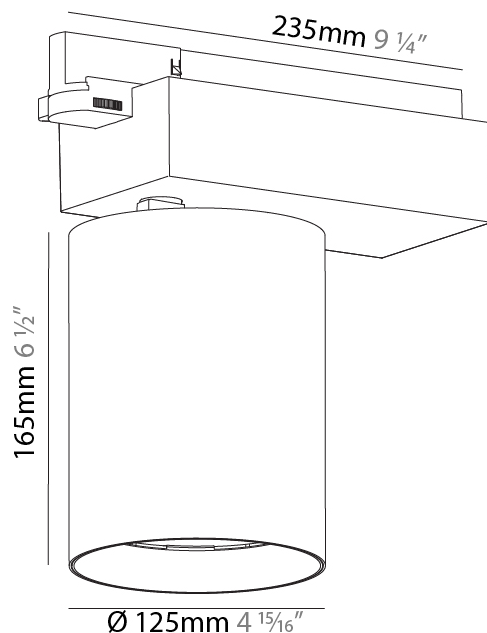

GENERAL

Series: Centriq
Subseries: Centriq 125
Brand: Prolicht
Division: Architectural
Mounting Type: Track
Mounting Location: Ceiling
Subcategory: Spots

PHYSICAL

Shape: Cylinder
Diameter (mm): 125
Diameter (in): 4 ¹⁵/₁₆
Length (mm): 235
Length (in): 9 ¹/₄
Height (mm): 165
Height (in): 6 ¹/₂
Light Distribution: Adjustable / Direct
Fixture Finish: SSR / BKV / CWI / CRY / HAB / UFT / ITA / RUA / FTG / MYG / LOD / PUS / FRO / FUP / KIA / POP / BLS / SPG / MEY / GOH / GUM / CHC / COM / ABZ / JAG / OBR / MOS / ROR
Fixture Material: Aluminum

ELECTRICAL

Lamp Type: LED (Zhaga Standard)
Input Wattage (W): 23.1
Total Output Wattage (W): 21
Dimming: Tri-Mode (Non-Dimming and Phase Dimming (120Vac only) and 0-10V Dimming)
Driver Included: Yes
Driver Location: Integrated
Driver Type: Constant Current - Universal
Driver Class: Class 2
Input Voltage (V): 120 - 277
Constant Current (MA): 700

LED

Number of LEDs: 1
Color Temperature (°K): 2700 / 3000 / 3500 / 4000
Max. Delivered Lumen (lm): 1440 / 1490 / 1568 / 1600
Nominal Lumen (lm): 1853 / 1923 / 2021
CRI: >90 CRI
Lamp Life (hrs): 50000

OPTICAL

Beam Angle: 8
Adjustability: Rotational 340°; Tilt 90°

RATINGS AND CERTIFICATIONS

Certified By: Certified for North American Standards
IP rating: IP20